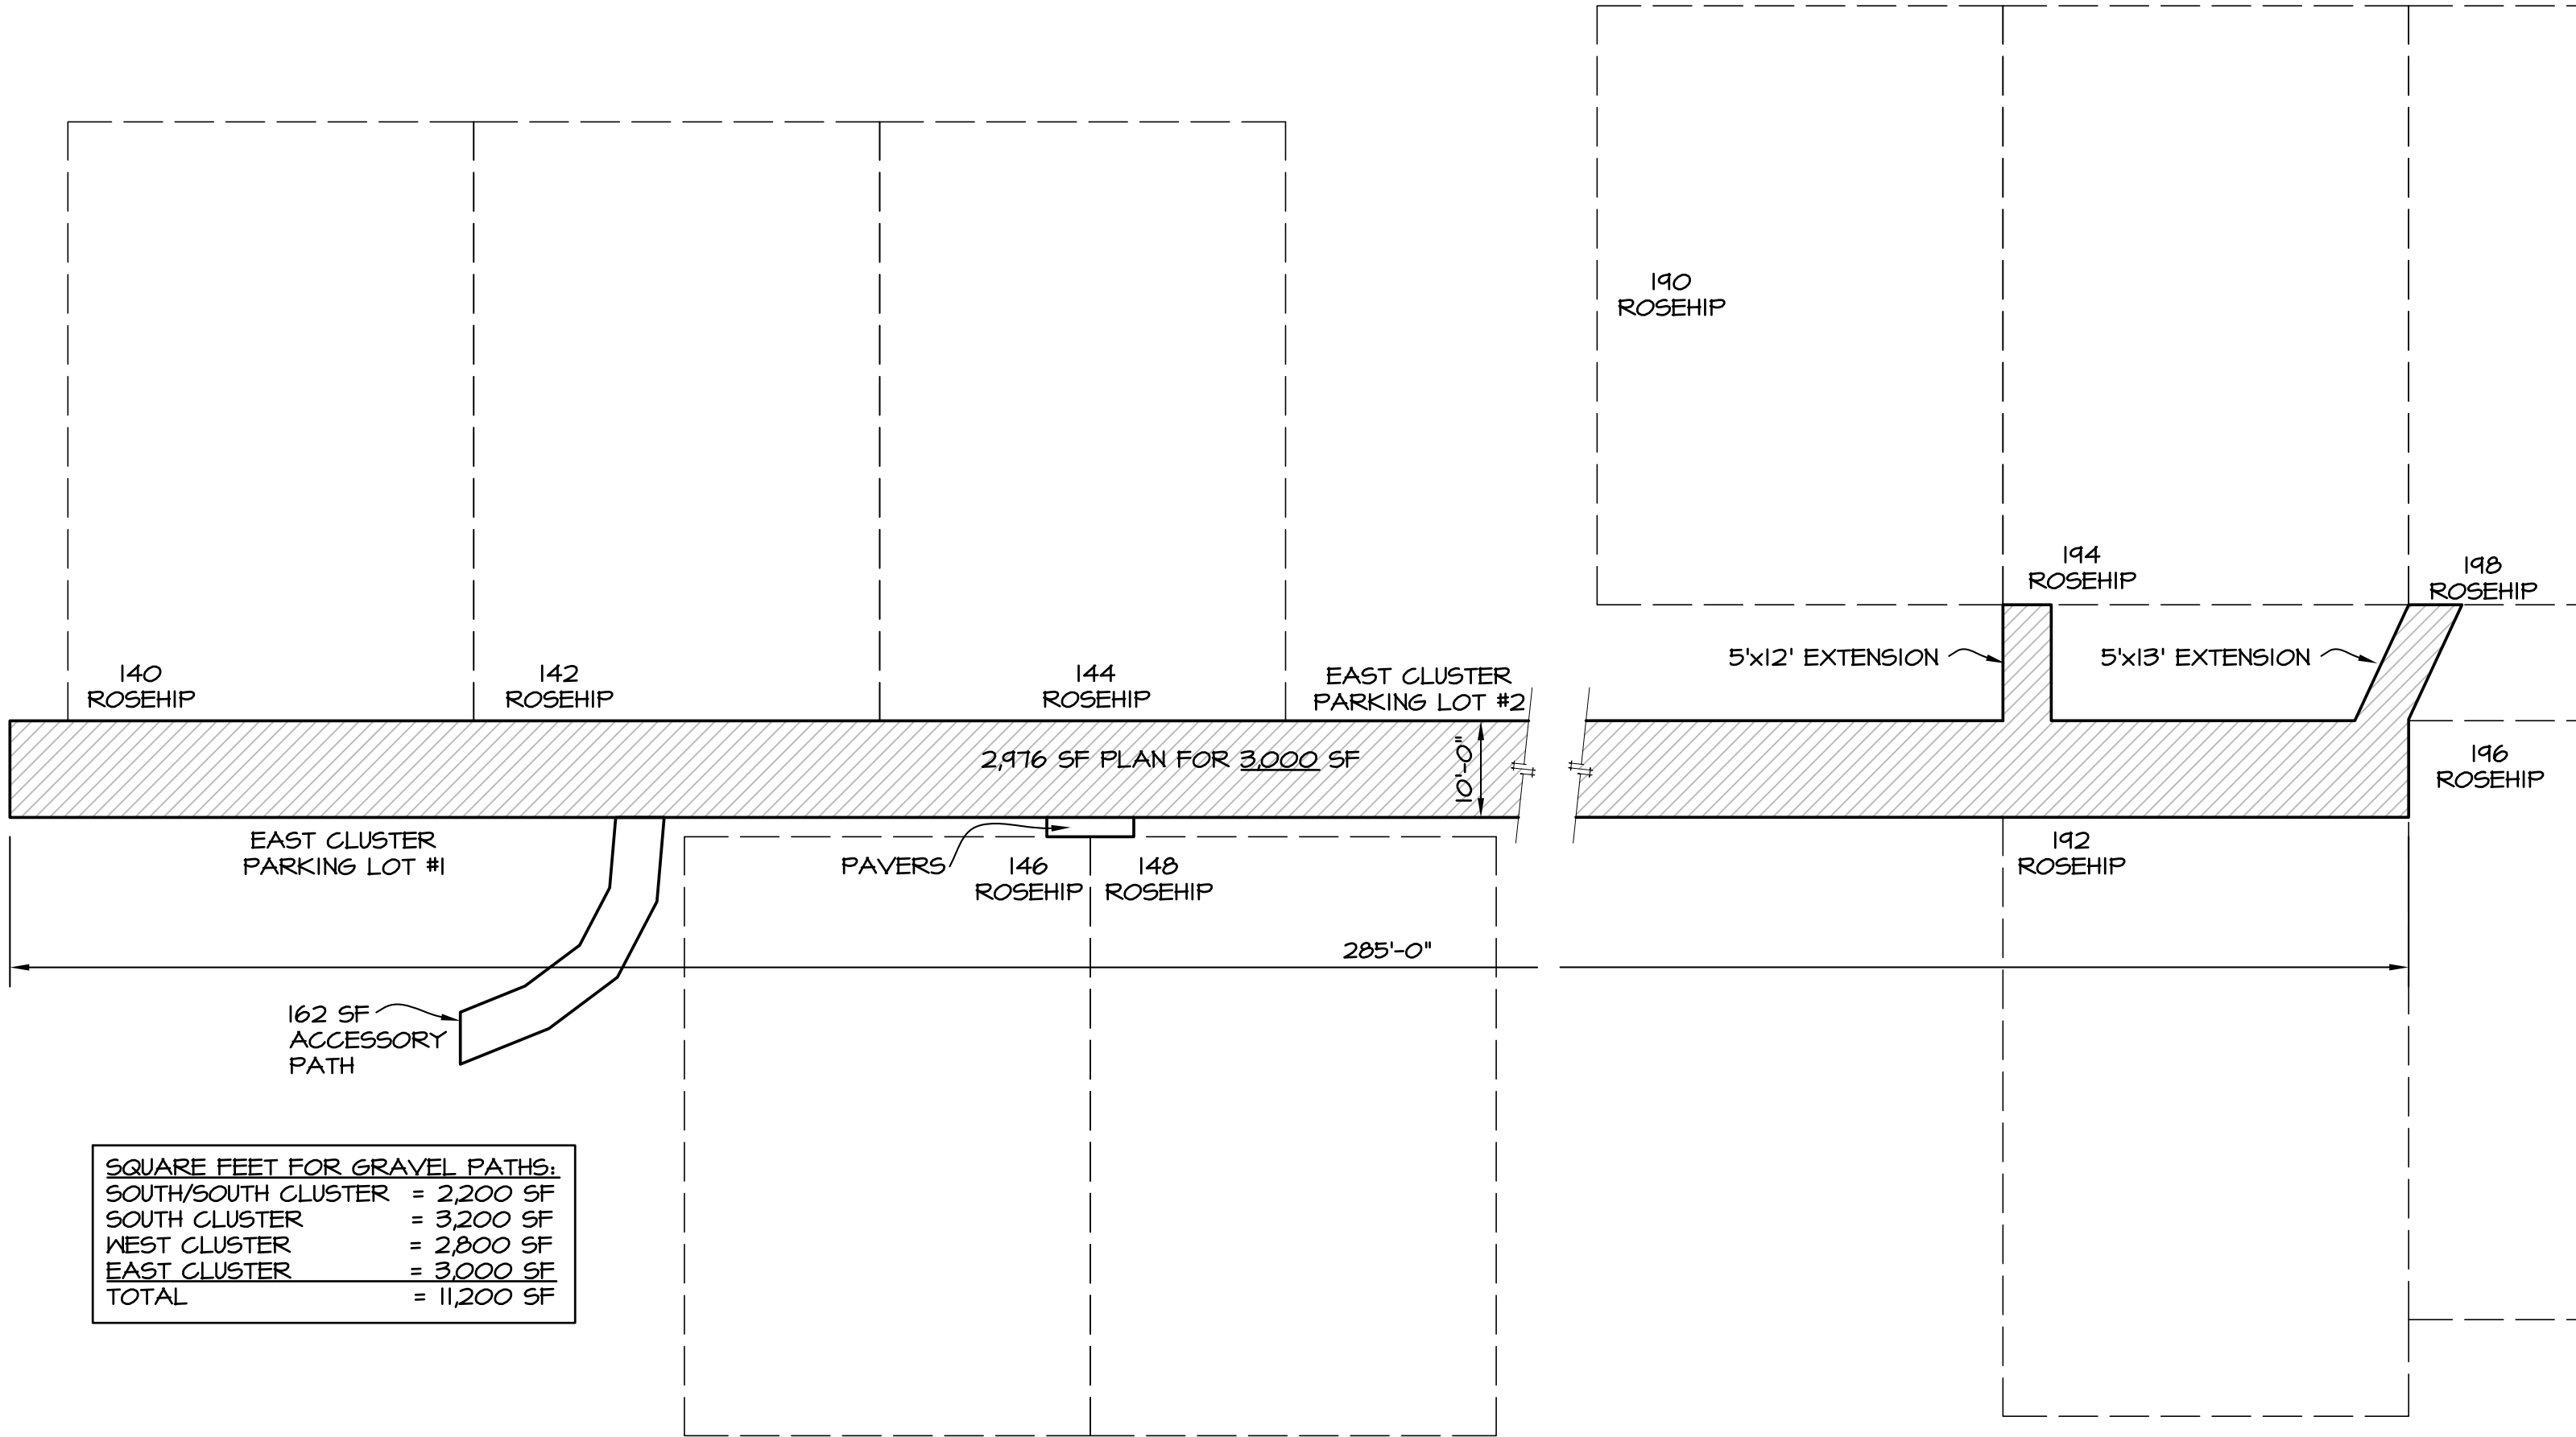

WILD ROSE MEADOW
SOUTH/SOUTH CLUSTER

SCALE: 1/16" = 1'-0"
 JANUARY 29, 2018

WILD ROSE MEADOW WEST CLUSTER

SCALE: 1/16" = 1'-0"
 JANUARY 29, 2018

WILD ROSE MEADOW EAST CLUSTER

SCALE: 1/16" = 1'-0"

JANUARY 29, 2018