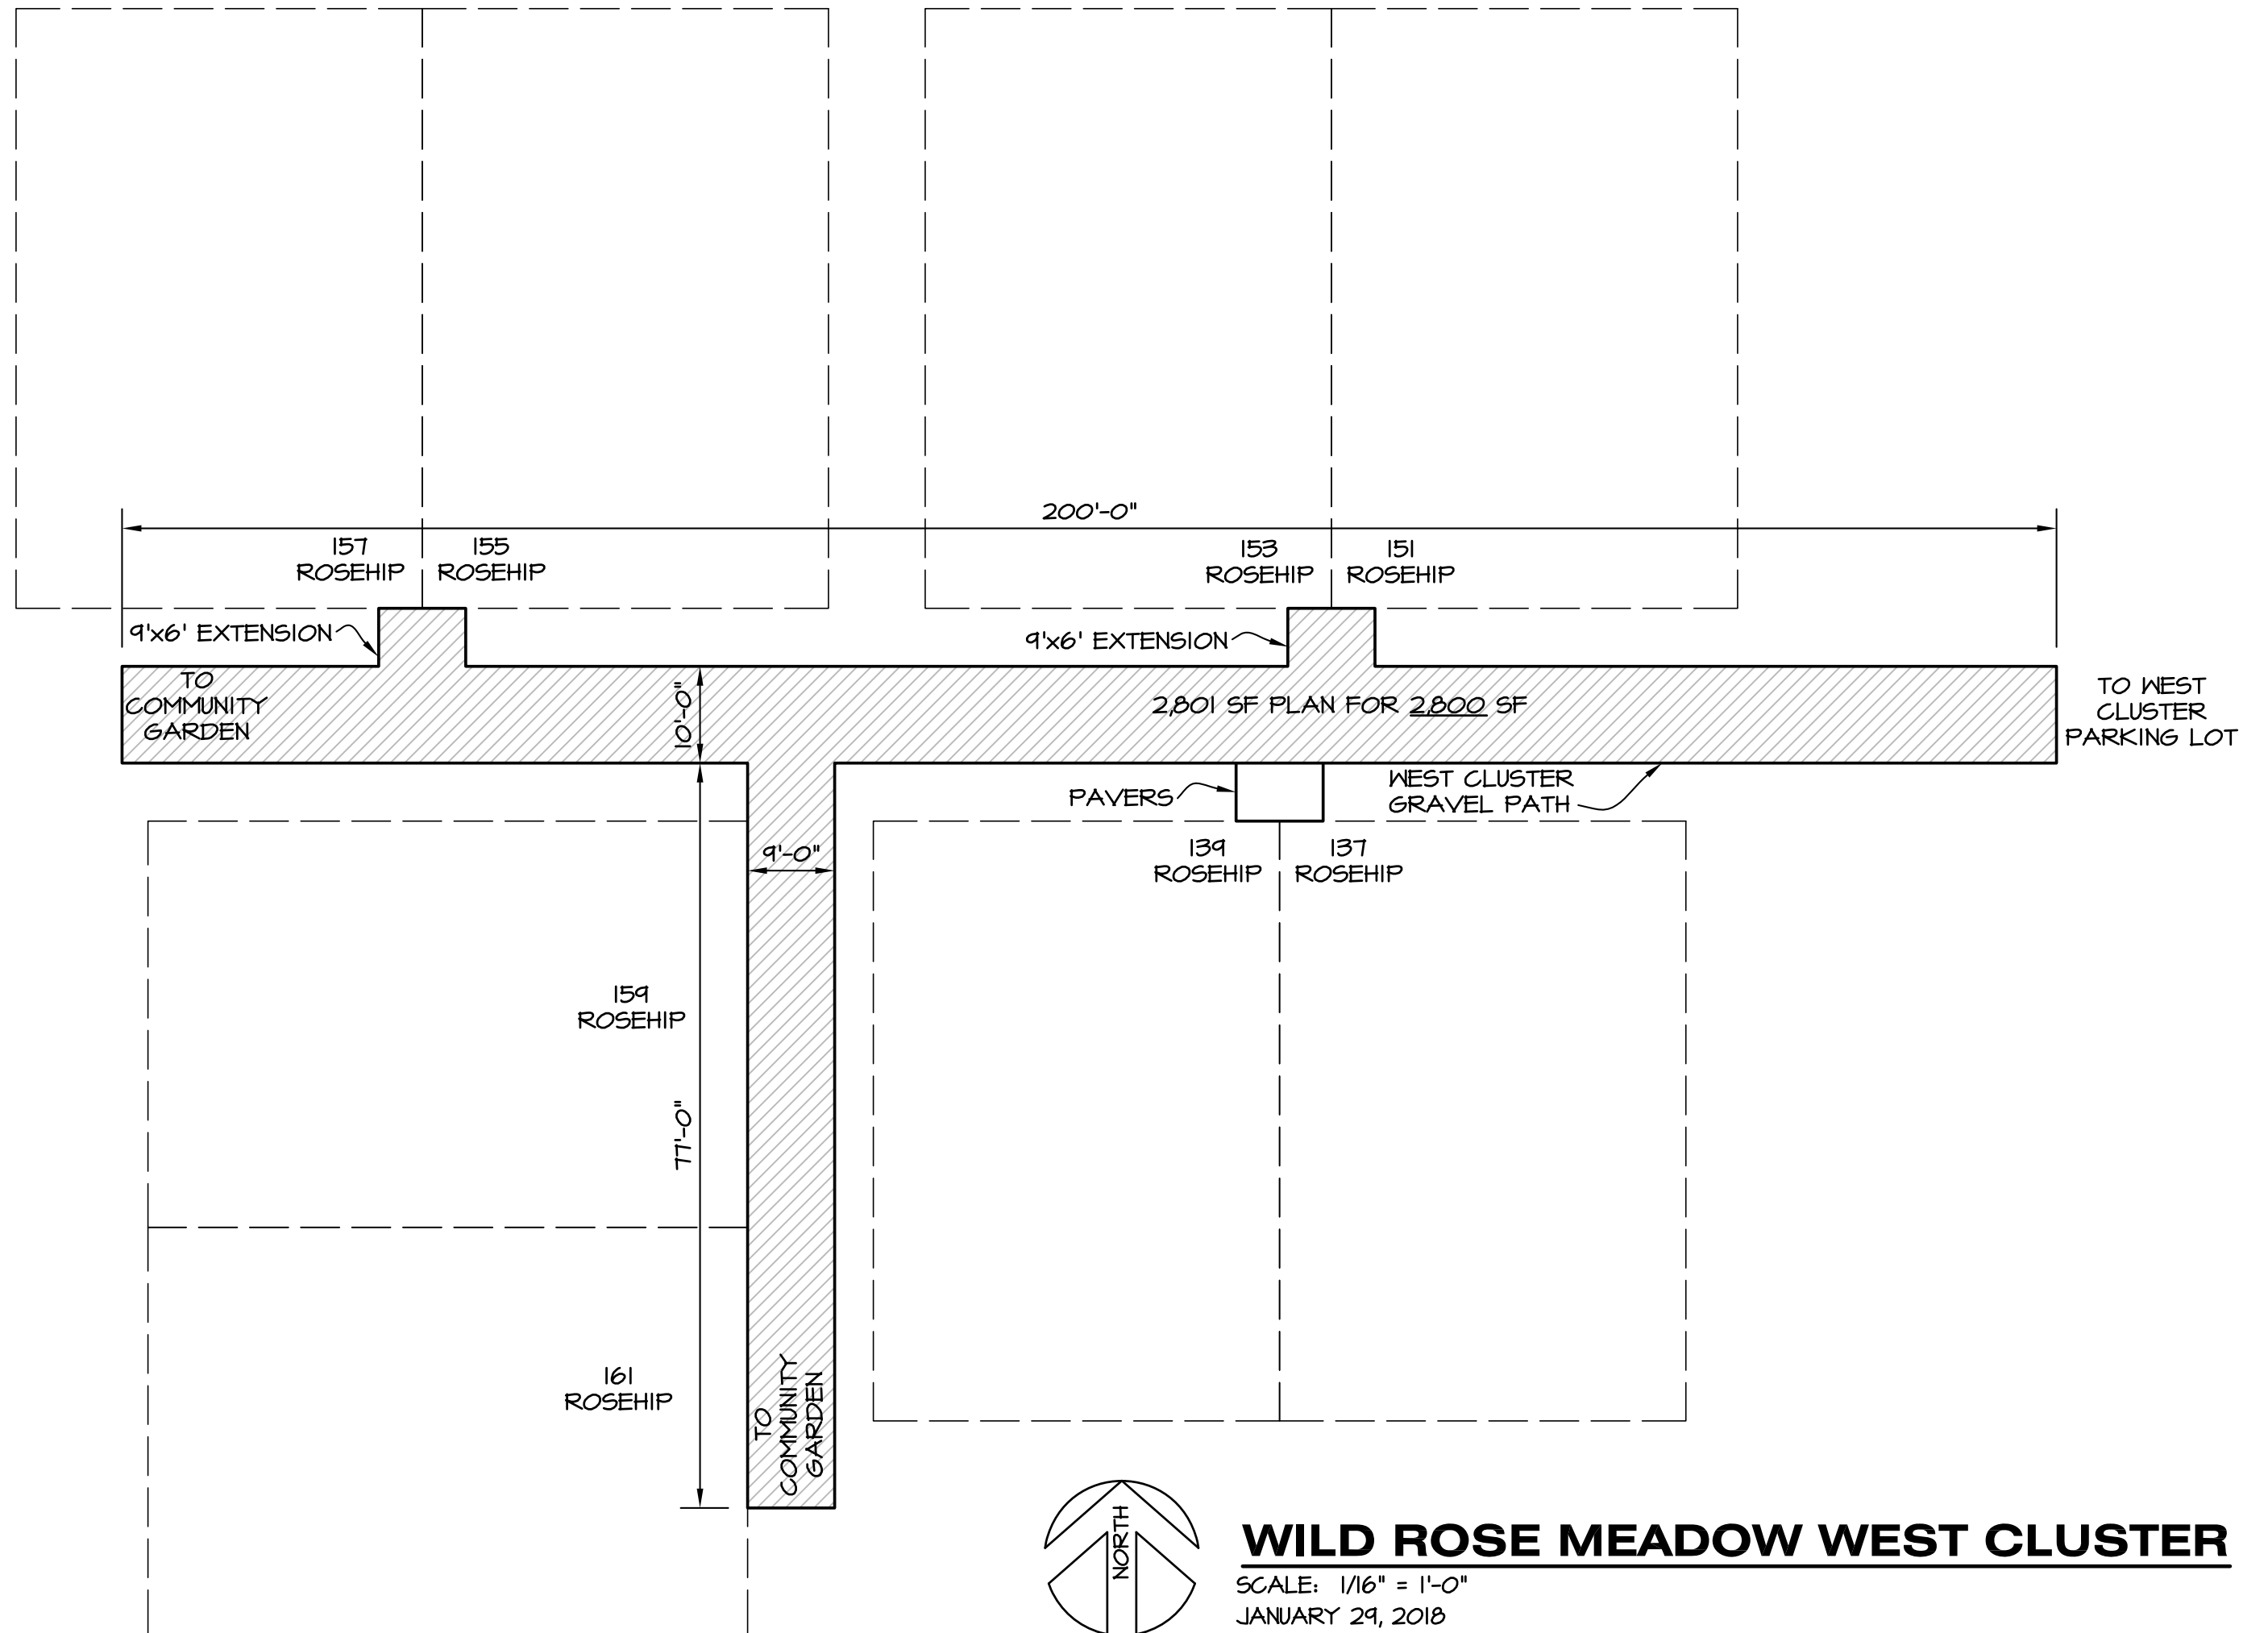

WILD ROSE MEADOW
SOUTH/SOUTH CLUSTER

SCALE: 1/16" = 1'-0"
 JANUARY 29, 2018

WILD ROSE MEADOW WEST CLUSTER

SCALE: 1/16" = 1'-0"
 JANUARY 29, 2018

WILD ROSE MEADOW EAST CLUSTER

SCALE: 1/16" = 1'-0"

JANUARY 29, 2018