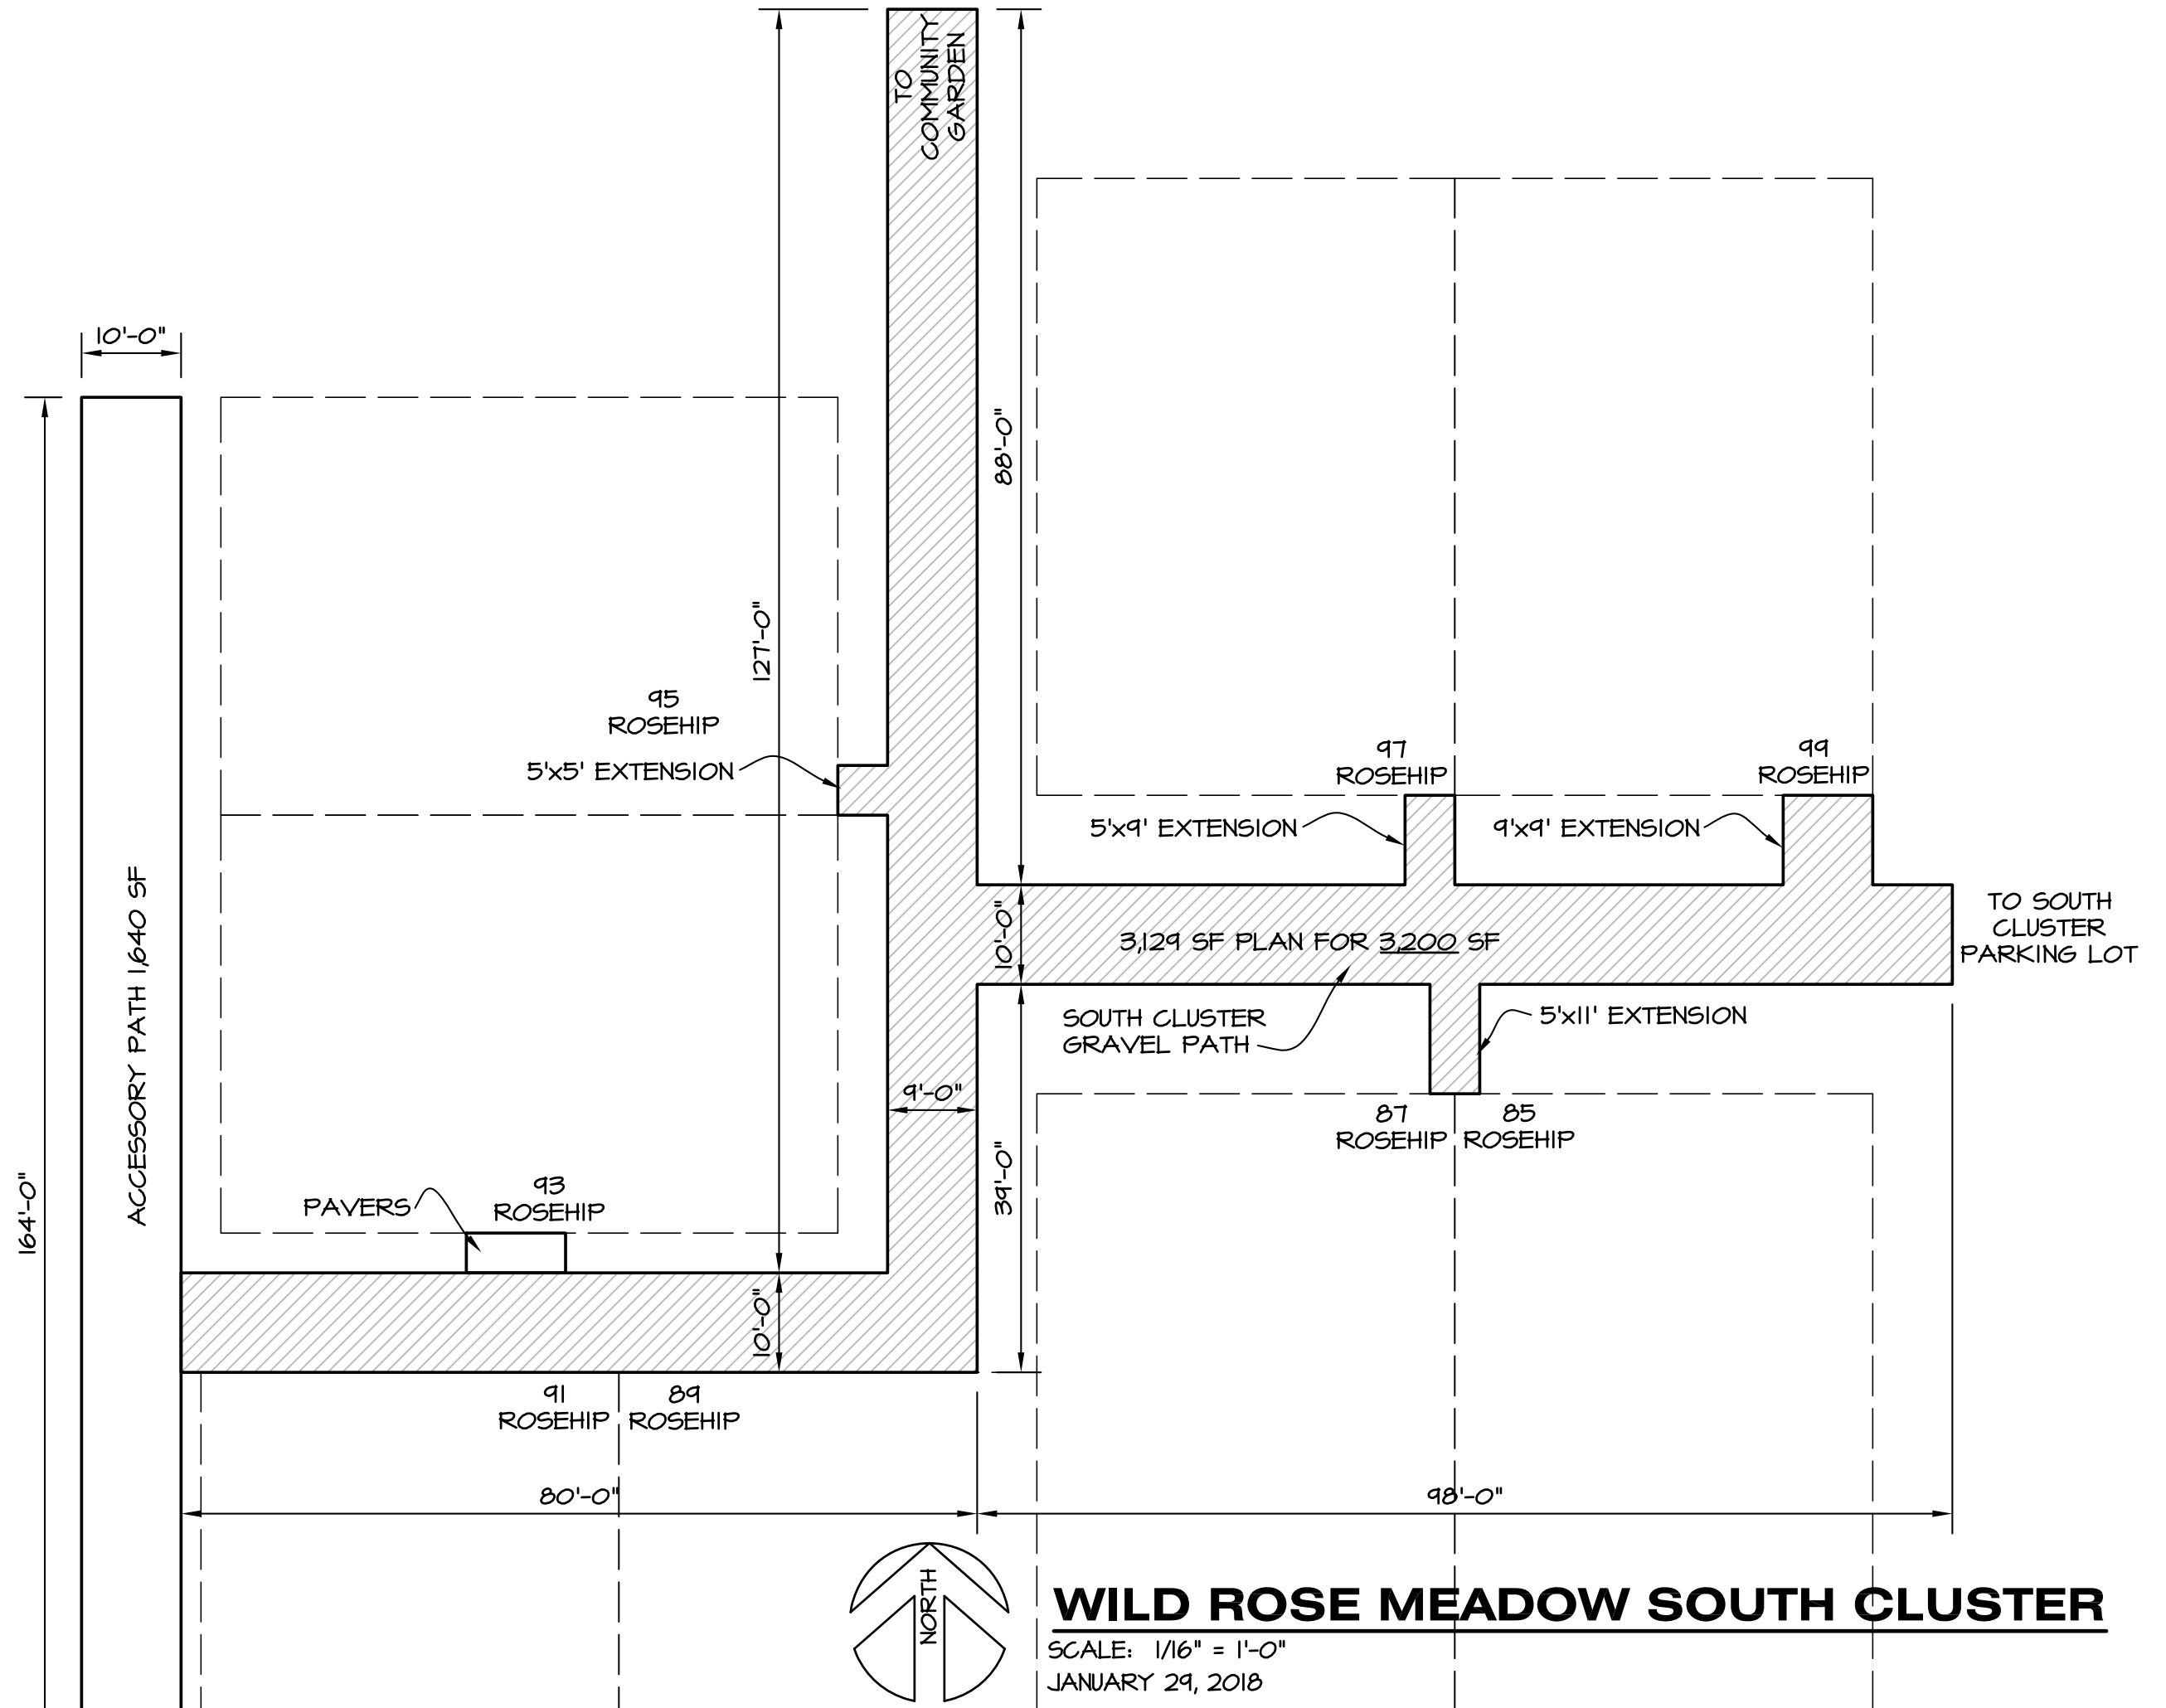

WILD ROSE MEADOW
SOUTH/SOUTH CLUSTER

SCALE: 1/16" = 1'-0"
 JANUARY 29, 2018

WILD ROSE MEADOW WEST CLUSTER

SCALE: 1/16" = 1'-0"
 JANUARY 29, 2018

WILD ROSE MEADOW EAST CLUSTER

SCALE: 1/16" = 1'-0"

JANUARY 29, 2018